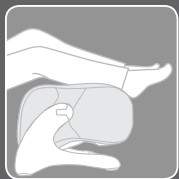

## Exclusive Robotic Massage®

Refreshes and invigorates sore muscles, while circulating blood from the feet toward the core of body, allowing fresh nutrients to re-enter the calves and feet for greater healing and soothing comfort.

### FULL 180-DEGREE ROTATION

The massager easily rotates and locks in any position to provide a comfortable, effective massage while you're sitting, lying down or lounging in any position in between.