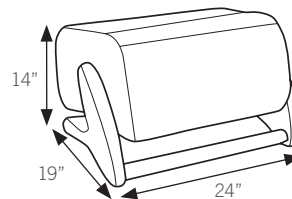

## DIMENSIONS

Model number: HT-1355  
Part number: 200-1355-001 (Espresso PU)  
1-Year Limited Warranty