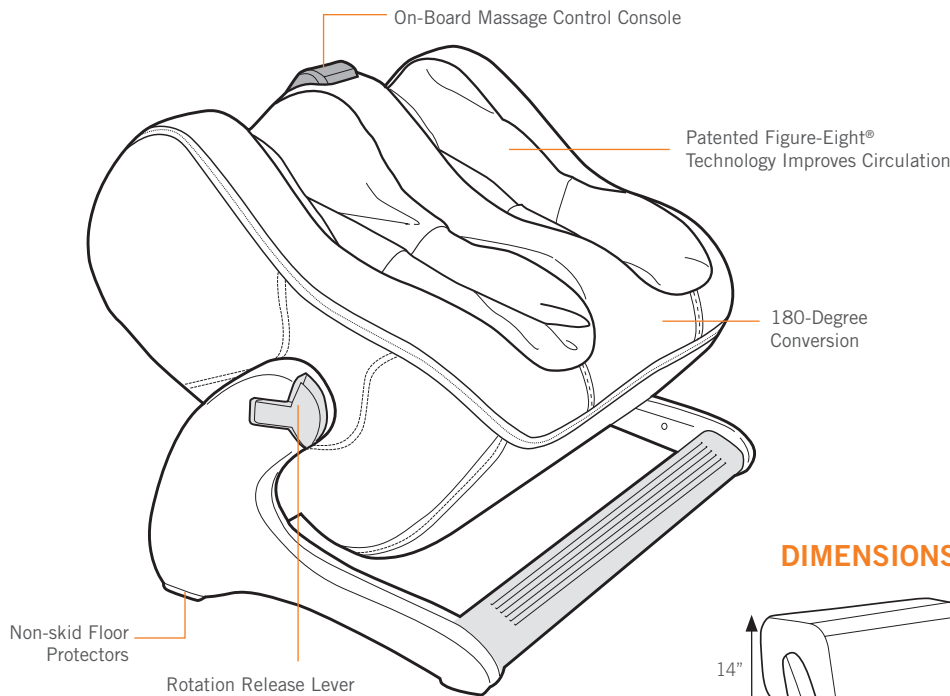

More Features for More Comfort

Available in Performance PU