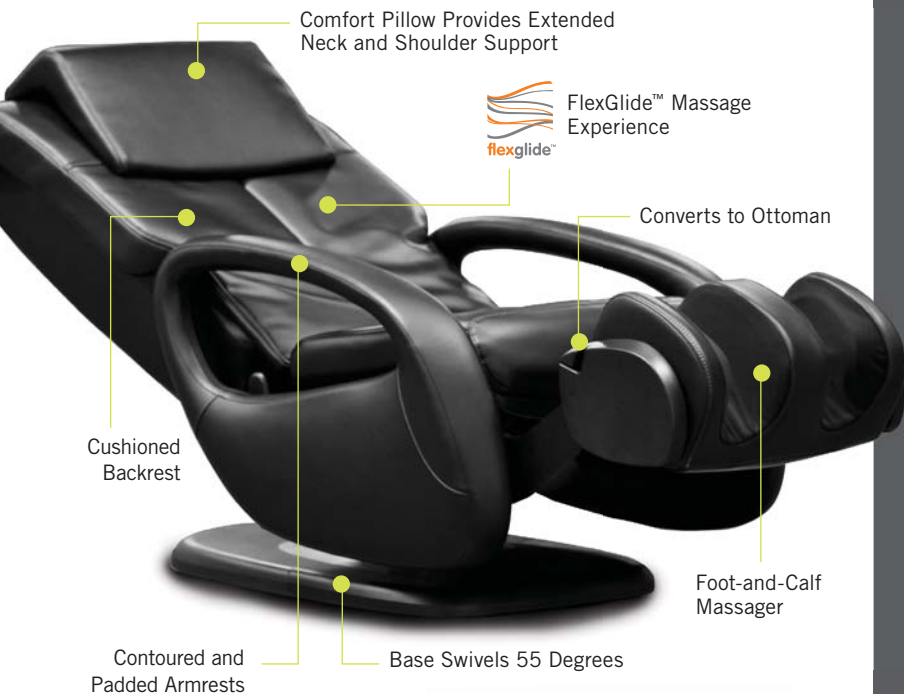

WholeBody® 5.1

RECLINE | MESSAGE | SWIVEL!

A GREAT FULL-BODY MASSAGE. PERIOD.

1 SIT BACK and RELAX!

Recline back, elevate your legs - now you are in a perfect ergonomic position for maximum comfort.

2 PICK a Massage Technique.

Stretch, Flex, Tone, Glide techniques featuring patent pending FlexGlide massage, seamlessly move to simulate the hands and techniques of a trained massage professional.

3 START the Foot-and-Calf Massage for Better CIRCULATION.

CirQlation® Technology massages the calves in an upward, wave-like motion, forcing blood toward the body's core. Conveniently rotate to use as a comfortable ottoman.