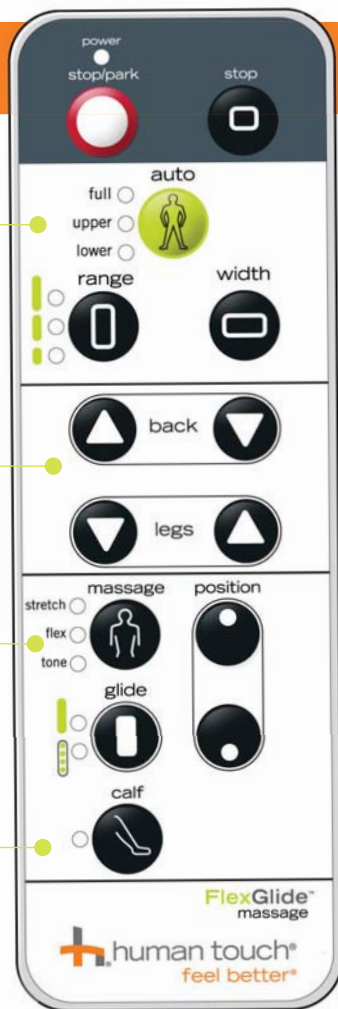

Take Control

Auto Programs

Select from three therapeutic experiences prescribed by the HT Wellness Council.

Dual-Motors

Allows for independent back and leg rest adjustment.

Targeted Muscle Benefits

The immersive experience of FlexGlide provides deep healing at a core level.

Invigorate Your Step

Proprietary CirQlation Technology soothes aching, tired feet and legs while improving circulation.

FlexGlide™ Patent pending orbital massage technology

Soothing, sensitive, and oh so luxurious, our new FlexGlide massage solution delivers a stress-reducing experience like never before. Free from the pinching and friction associated with typical massage chairs, every contour of your body is therapeutically touched by the unparalleled flexibility and seamless glide of our patent pending FlexGlide orbital technology. Much like a masseuse upgrading you from a dry to a warm oil massage, the FlexGlide experience will have you basking in the glow of ultimate relaxation.

PART NUMBER:

100-WB51-001
Black Leather-Like
Upholstery

DIMENSIONS:

Chair Size (upright): 40" L x 28" W x 40" H
Chair Size (reclined): 67" L x 28" W x 28" H

3-Year Limited Warranty

Human Touch®, LLC
3030 Walnut Ave., Long Beach, CA 90807, USA (800) 742-5493
©2014 Human Touch®, LLC. Human Touch is a registered trademark of Human Touch®, LLC.
No medical claims are warranted or implied by the use of this product. Specifications are subject to change.

humantouch.com

WB5.1_0414