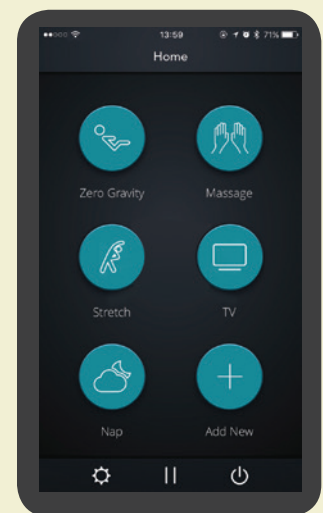

Gravis ZG app

For additional customization options, including memory settings, preset TV and Nap recline positions, and Smart Sitting options, download the **Gravis ZG app** from or .

3-YEAR LIMITED WARRANTY

3-Years Structural
2-Years Parts
1-Year In-Home Service

DIMENSIONS:

Chair Reclined Dimensions: 67"L x 30"W x 31"H
Chair Upright Dimensions: 45"L x 30"W x 49"H
Seat Width: 24"
Adjustable Headrest Angle: 0-40 degrees
Product Weight: 122 lbs.
Maximum Weight Load: 400 lbs.

PART NUMBERS

LEATHER PAD SETS

SADDLE 100-GRAVIS-010
SAND 100-GRAVIS-011
BONE 100-GRAVIS-012

WOOD BASE FINISHES

BEECH 100-GRAVIS-001
MAHOGANY 100-GRAVIS-002

Human Touch®, LLC
4600 E Conant Street, Long Beach, CA 90808, USA (800) 742-5493
©2018 Human Touch®, LLC. Human Touch is a registered trademark of Human Touch®, LLC. No medical claims are warranted or implied by the use of this product. Specifications are subject to change.