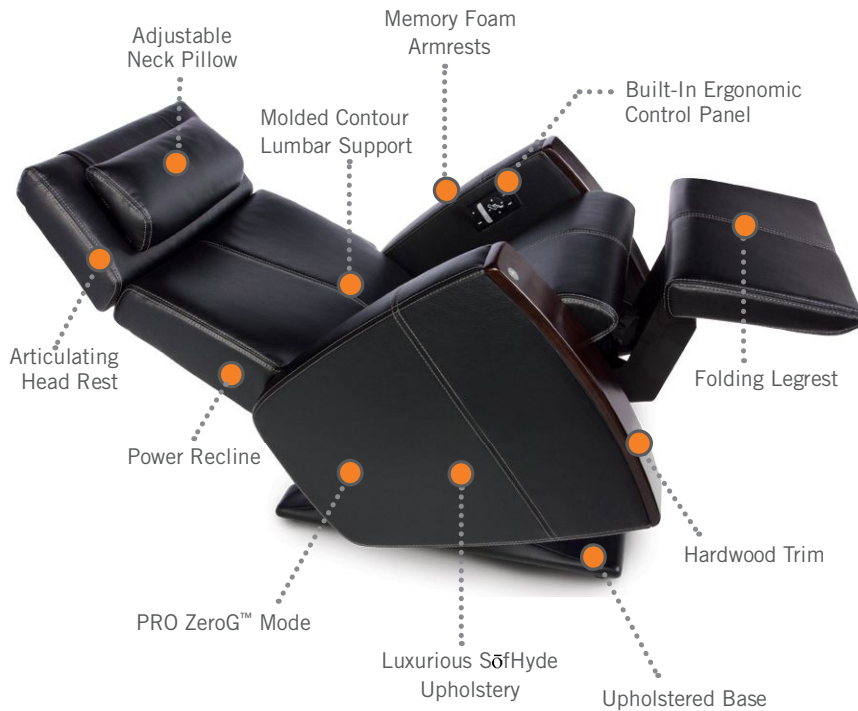

# GO BEYOND ZERO-GRAVITY

---

Surrender Into Relaxation with our newest introduction from the Perfect Chair® collection, the PCX-720. With its unprecedented range of motion, it provides more recline positions than any other chair. Like all of our Perfect Chair recliners, the PCX-720 has a smooth power recline transcending you into the doctor-recommended neutral posture position we call ZeroG™. The breakthrough unique feature in the PCX-720 is the PRO mode that reclines you into a deeper relaxation position beyond ZeroG, improving circulation and further relieving pressure on the vertebrae. Only the precision-crafted PCX-720 takes wellness and comfort to the next degree to further ease pressure off the spine and elevate your legs to a higher level.

**FEATURES:**

- A precise zero-gravity experience through Human Touch ZeroG™ technology
- Dual motor for independent back and leg rest adjust
- Unique PRO mode provides reduced pressure on the spine and improved circulation
- Built-in ergonomic control panel with intuitive design includes one touch Go to Zero™ and two personal memory position settings
- Back-up battery to restore to upright position

Black PCX-720-100-001

**3-Year Limited Warranty**

**GO BEYOND ZERO.**

The PCX-720's unique PRO mode elevates the feet above the head to improve circulation with an extended range of motion to deliver added benefits. Only the precision-crafted PCX-720 takes wellness and comfort to the next degree to further ease pressure on the spine.

**Surrender Into Relaxation**

- Decompress your spine
- Relieve muscle tension
- Elevate legs above the heart to improve circulation
- Restore sore muscles

**Zero-Gravity**

The neutral-posture position designed to relieve muscle tension, improve blood circulation, and decompress the spine.