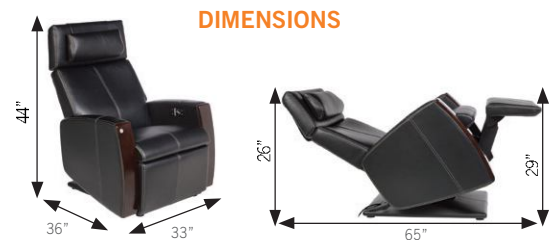

# GO BEYOND ZERO-GRAVITY

---

Surrender Into Relaxation with our newest introduction from the Perfect Chair® collection, the PCX-720. With its unprecedented range of motion, it provides more recline positions than any other chair. Like all of our Perfect Chair recliners, the PCX-720 has a smooth power recline transcending you into the doctor-recommended neutral posture position we call ZeroG™. The breakthrough unique feature in the PCX-720 is the PRO mode that reclines you into a deeper relaxation position beyond ZeroG, improving circulation and further relieving pressure on the vertebrae. Only the precision-crafted PCX-720 takes wellness and comfort to the next degree to further ease pressure off the spine and elevate your legs to a higher level.

**FEATURES:**

- A precise zero-gravity experience through Human Touch ZeroG™ technology
- Dual motor for independent back and leg rest adjust
- Unique PRO mode provides reduced pressure on the spine and improved circulation
- Built-in ergonomic control panel with intuitive design includes one touch Go to Zero™ and two personal memory position settings
- Back-up battery to restore to upright position

Black PCX-720-100-001

**3-Year Limited Warranty**

**GO BEYOND ZERO.**

The PCX-720's unique PRO mode elevates the feet above the head to improve circulation with an extended range of motion to deliver added benefits. Only the precision-crafted PCX-720 takes wellness and comfort to the next degree to further ease pressure on the spine.

**Surrender Into Relaxation**

- Decompress your spine
- Relieve muscle tension
- Elevate legs above the heart to improve circulation
- Restore sore muscles

**Zero-Gravity**

The neutral-posture position designed to relieve muscle tension, improve blood circulation, and decompress the spine.