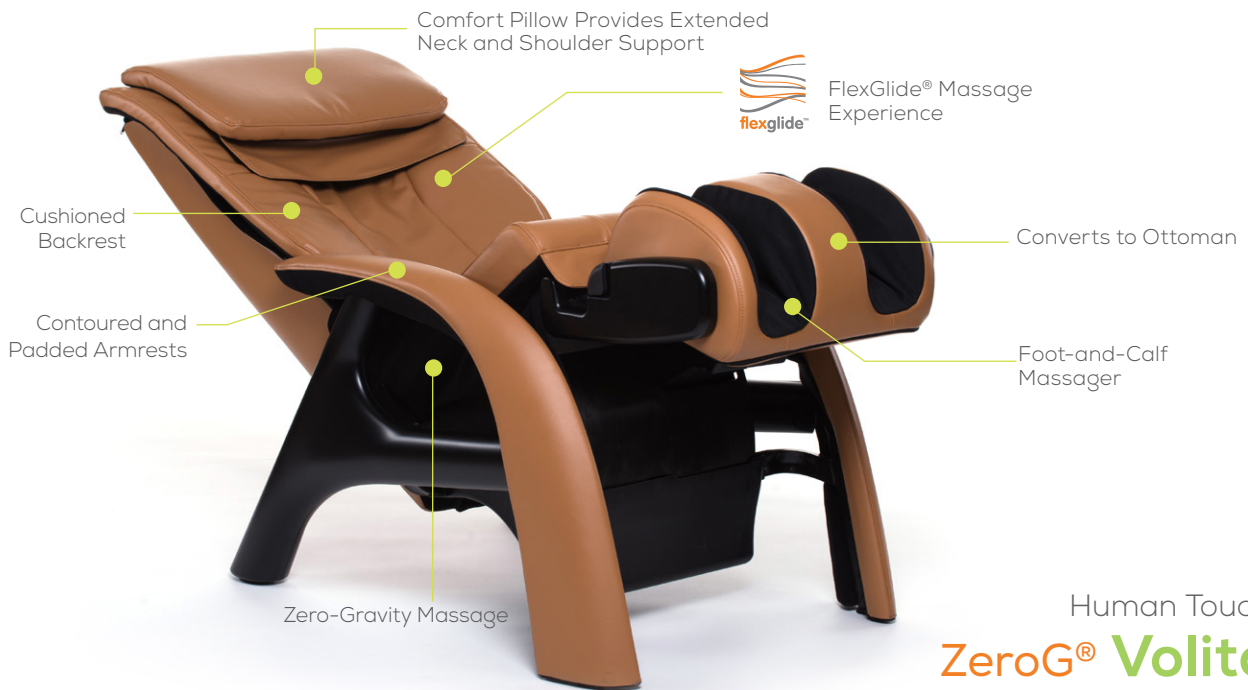

Float in the Beauty of Zero-Gravity Relaxation

At first glance, the Human Touch® ZeroG® Volito is stunning in its simplicity. Our revolutionary open frame design creates an inviting seating experience that is both elegant and functional, creating the ideal marriage between beauty and performance. Volito is the Latin word for “hover,” which describes the weightless sensation you feel as you float in the physician recommended, neutral posture position.

More than your everyday sitting chair, the Volito combines luxurious upholstery, deep-tissue massage, and a modern design that enhances any living space while providing ultimate relaxation with remarkable value.

ZERO-GRAVITY MASSAGE IN A SIMPLE ELEGANT DESIGN

Human Touch®
ZeroG® Volito

Auto Programs

Select from three therapeutic experiences prescribed by the HT Wellness Council.

Dual-Motors

Allows for independent back and leg rest adjustment.

Targeted Muscle Benefits

The immersive experience of FlexGlide provides deep healing at a core level.

FLEXGLIDE MASSAGE ENGINE

Optimal results come from targeted treatment. The Volito provides a vigorous deep-tissue massage designed to leave your muscles in a perfect state of relaxation. The removable backrest allows you to customize the intensity of the massage.