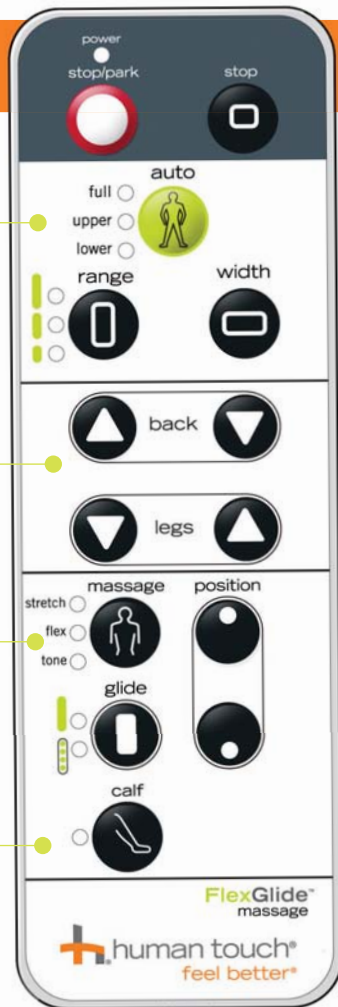

Take Control

Auto Programs

Select from three therapeutic experiences prescribed by the HT Wellness Council.

Dual-Motors

Allows for independent back and leg rest adjustment.

Targeted Muscle Benefits

The immersive experience of FlexGlide provides deep healing at a core level.

Invigorate Your Step

Proprietary CirQlation Technology soothes aching, tired feet and legs while improving circulation.

FlexGlide™ Patent pending orbital massage technology

Soothing, sensitive, and oh so luxurious, our new FlexGlide massage solution delivers a stress-reducing experience like never before. Free from the pinching and friction associated with typical massage chairs, every contour of your body is therapeutically touched by the unparalleled flexibility and seamless glide of our patent pending FlexGlide orbital technology. Much like a masseuse upgrading you from a dry to a warm oil massage, the FlexGlide experience will have you basking in the glow of ultimate relaxation.

PART NUMBER:

100-WB51-001
Black Leather-Like
Upholstery

DIMENSIONS:

Chair Size (upright): 40" L x 28" W x 40" H
Chair Size (reclined): 67" L x 28" W x 28" H

3-Year Limited Warranty

Human Touch®, LLC
3030 Walnut Ave., Long Beach, CA 90807, USA (800) 742-5493
©2014 Human Touch®, LLC. Human Touch is a registered trademark of Human Touch®, LLC.
No medical claims are warranted or implied by the use of this product. Specifications are subject to change.

humantouch.com

WB5.1_0414