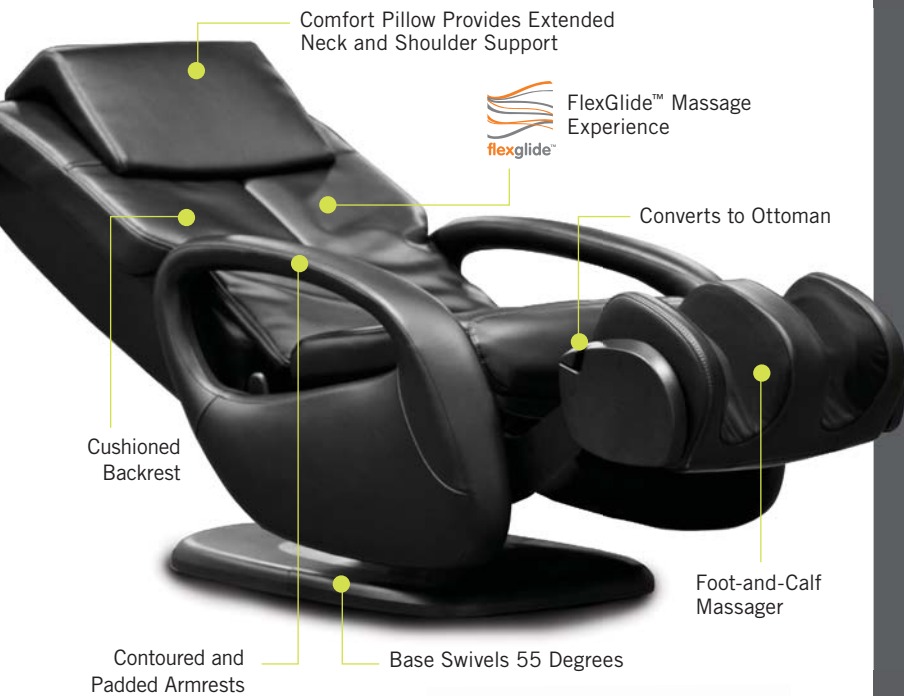

WholeBody® 5.1

RECLINE | MESSAGE | SWIVEL!

A GREAT FULL-BODY MASSAGE. PERIOD.

1 SIT BACK and RELAX!

Recline back, elevate your legs - now you are in a perfect ergonomic position for maximum comfort.

2 PICK a Massage Technique.

Stretch, Flex, Tone, Glide techniques featuring patent pending FlexGlide massage, seamlessly move to simulate the hands and techniques of a trained massage professional.

3 START the Foot-and-Calf Massage for Better CIRCULATION.

CirQlation® Technology massages the calves in an upward, wave-like motion, forcing blood toward the body's core. Conveniently rotate to use as a comfortable ottoman.