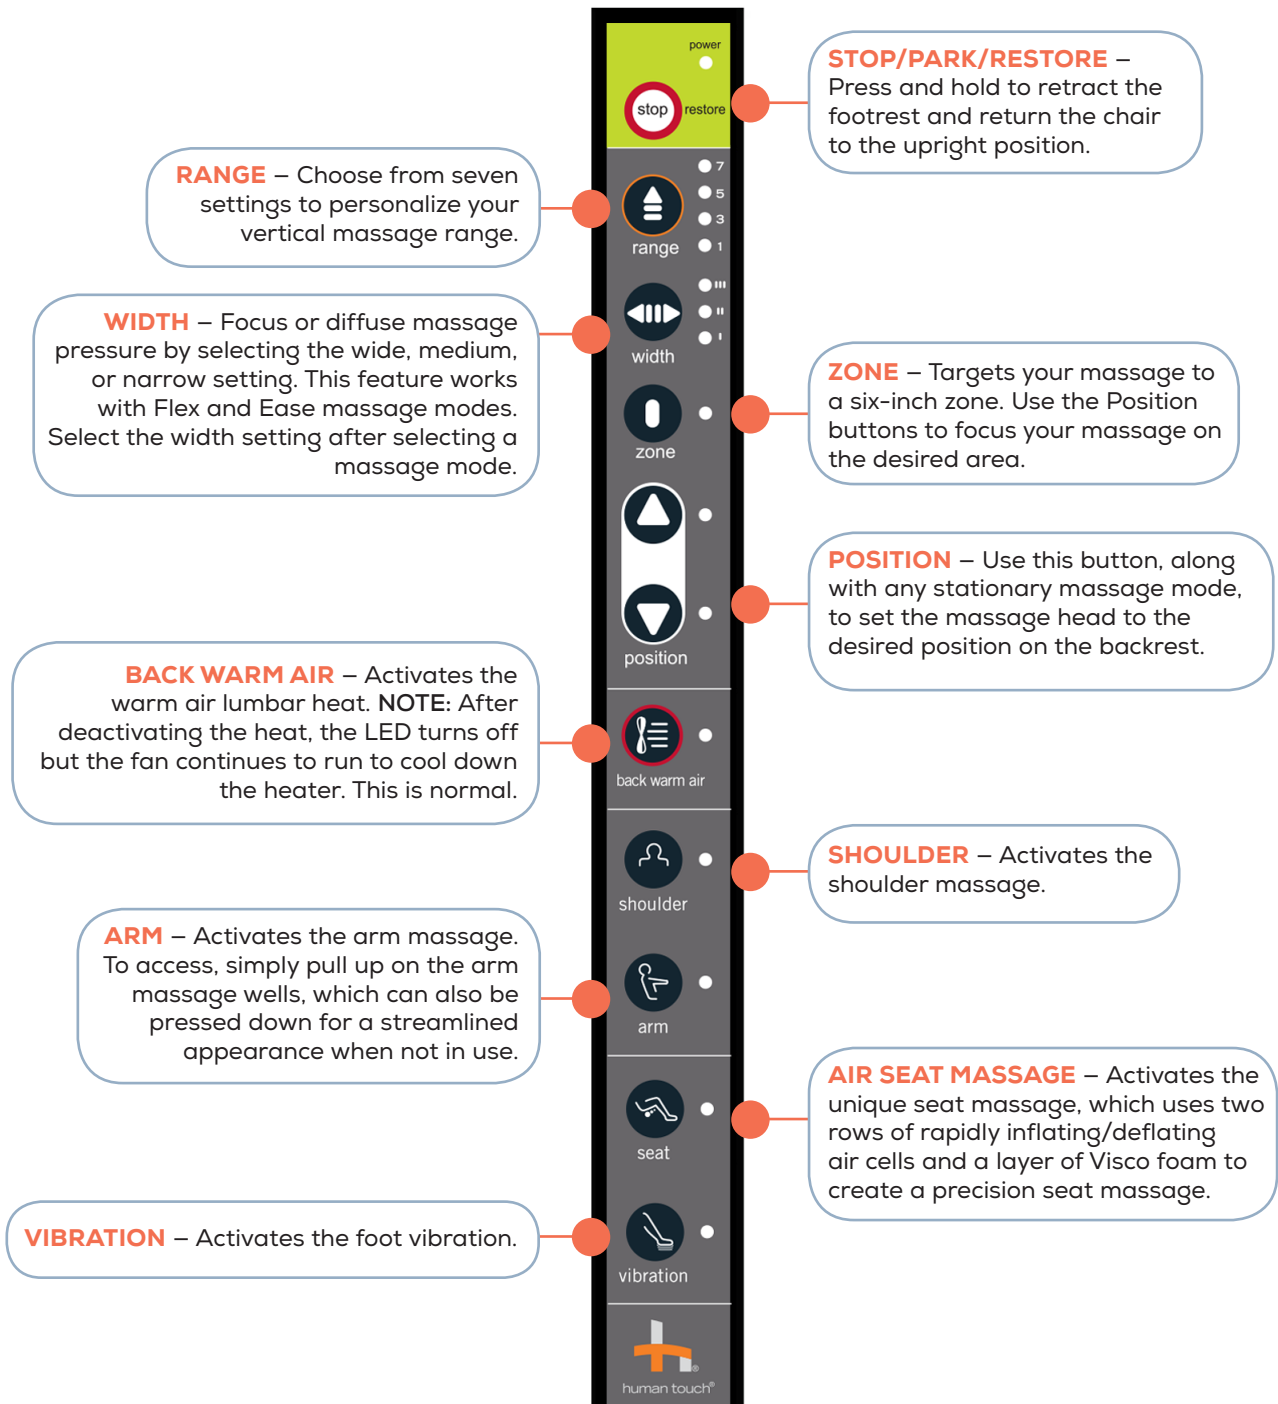

Remote Control User Guide

Human Touch® Opus

SIDE

For more detailed operation instructions, please see the Use and Care Manual.