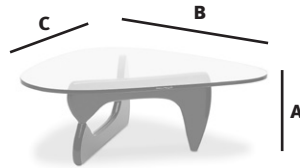

Designer: Isamu Noguchi

Warranty: 1-year

General Dimensions

A height: 15.75 in.

B width: 50 in.

C depth: 36 in.

NOGUCHI TABLES hermanmiller.com/noguchitable

- A balance of organic beauty and everyday function.
- Curved, solid wood base, freeform glass top.
- Has graced homes and offices since introduction in 1948.