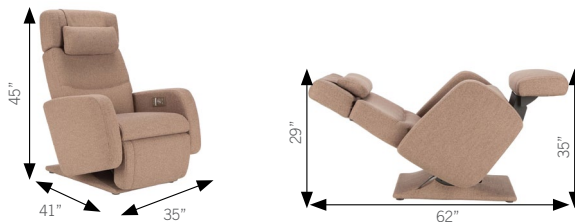

PC8500
PROZero™

SURRENDER INTO RELAXATION

Meet the newest introduction to the Perfect Chair® collection, the PC-8500. With its unprecedented range of motion, it provides more recline positions than any other chair. Like all of our Perfect Chair recliners, the PC-8500 has a smooth power recline transcending you into the precise doctor-recommended neutral posture position we call ZeroG®. The breakthrough feature unique to the PC-8500 is the PROZero™ mode that reclines you into a deeper relaxation position beyond ZeroG, improving circulation and relieving muscle tension, soreness and fatigue. Only the precision-crafted PC-8500 takes wellness and comfort to the next degree to further ease pressure off the spine and elevate your legs to a higher level.

PC-8500

human touch®

FEATURES:

- A precise zero-gravity experience through Human Touch ZeroG Technology
- Dual motor for independent back and leg rest adjustment
- One-touch zero-gravity (Go To Zero)
- Built-in ergonomic control panel with 2 personal memory settings
- Battery back-up to safely restore chair upright in a power outage

Performance Tweed

Pepper	PC-8500-100-001
Flax	PC-8500-100-003

Top-Grain Leather

Oscuro	PC-8500-100-006
Barista	PC-8500-100-007
Sabbia	PC-8500-100-008

DIMENSIONS

3-Year Limited Warranty

REAL ZERO-GRAVITY

Only the precision-crafted PC-8500 takes wellness and comfort to the next degree to further ease pressure off the spine in zero-gravity. The PC-8500's unique PROZero[™] mode elevates the feet above the head to improve circulation with an extended range of motion to deliver added benefits.

Zero-Gravity

The neutral-posture position designed to relieve muscle tension, improve blood circulation, and decompress the spine.

PROZero Mode

Go **BEYOND** zero-gravity to experience an unprecedented range of motion of recline and elevated leg positions.