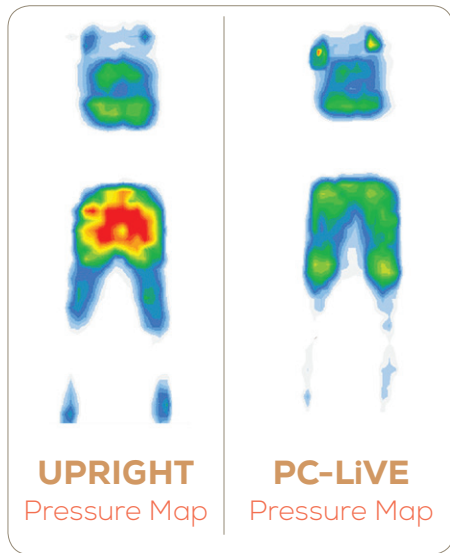

PERFECTION at any angle

Perfect Chair®

PC-LiVE™

While the zero gravity position helps to achieve relief from discomfort, most Perfect Chair® owners also extensively use their chair in positions other than zero gravity for activities like reading or watching television. Unlike zero gravity, sitting in these positions for extended periods of time places physical stress on the glutes and the sciatic nerve.

With PC-LiVE™, we've created a Perfect Chair where body weight is evenly distributed over the entire seating surface, fully eliminating uncomfortable, unhealthy and painful pressure points. Now, enjoy the stress-relieving benefits of our renowned Perfect Chair at any seating position.

The Perfect Chair for your entire day.

“ PC-LiVE reduces stress in the lumbar spine by allowing the pressure on the pelvis and surrounding musculature to be reduced. In the LiVE position, my patients say “I could sit here all day.” The seat cushion design allows each person to feel this is a custom fit chair for them. Nice job improving on perfection. ”
- Dr John Maltby

THERAPEUTIC BENEFIT, IN ANY POSITION.

Perfect Chair®
PC-LiVE™

MAKING OUR PERFECT CHAIR EVEN MORE PERFECT

PC-LiVE FEATURES:

- **3D EasePoint™ Technology:** Proprietary and patented fluid-cell cushion that is hermetically sealed. This displaces against pressure in three dimensions by distributing pressure across the entire seating surface, eliminating harmful pressure points.
- The healing properties of far-infrared Jade Stone heat to soothe tired, aching muscles, elevating the body to a new state of comfort and relaxation.
- Luxurious high-density plush seating with premium, responsive Memory Foam PLUS to maximize ultimate comfort and provide ideal support while it contours the entire body.